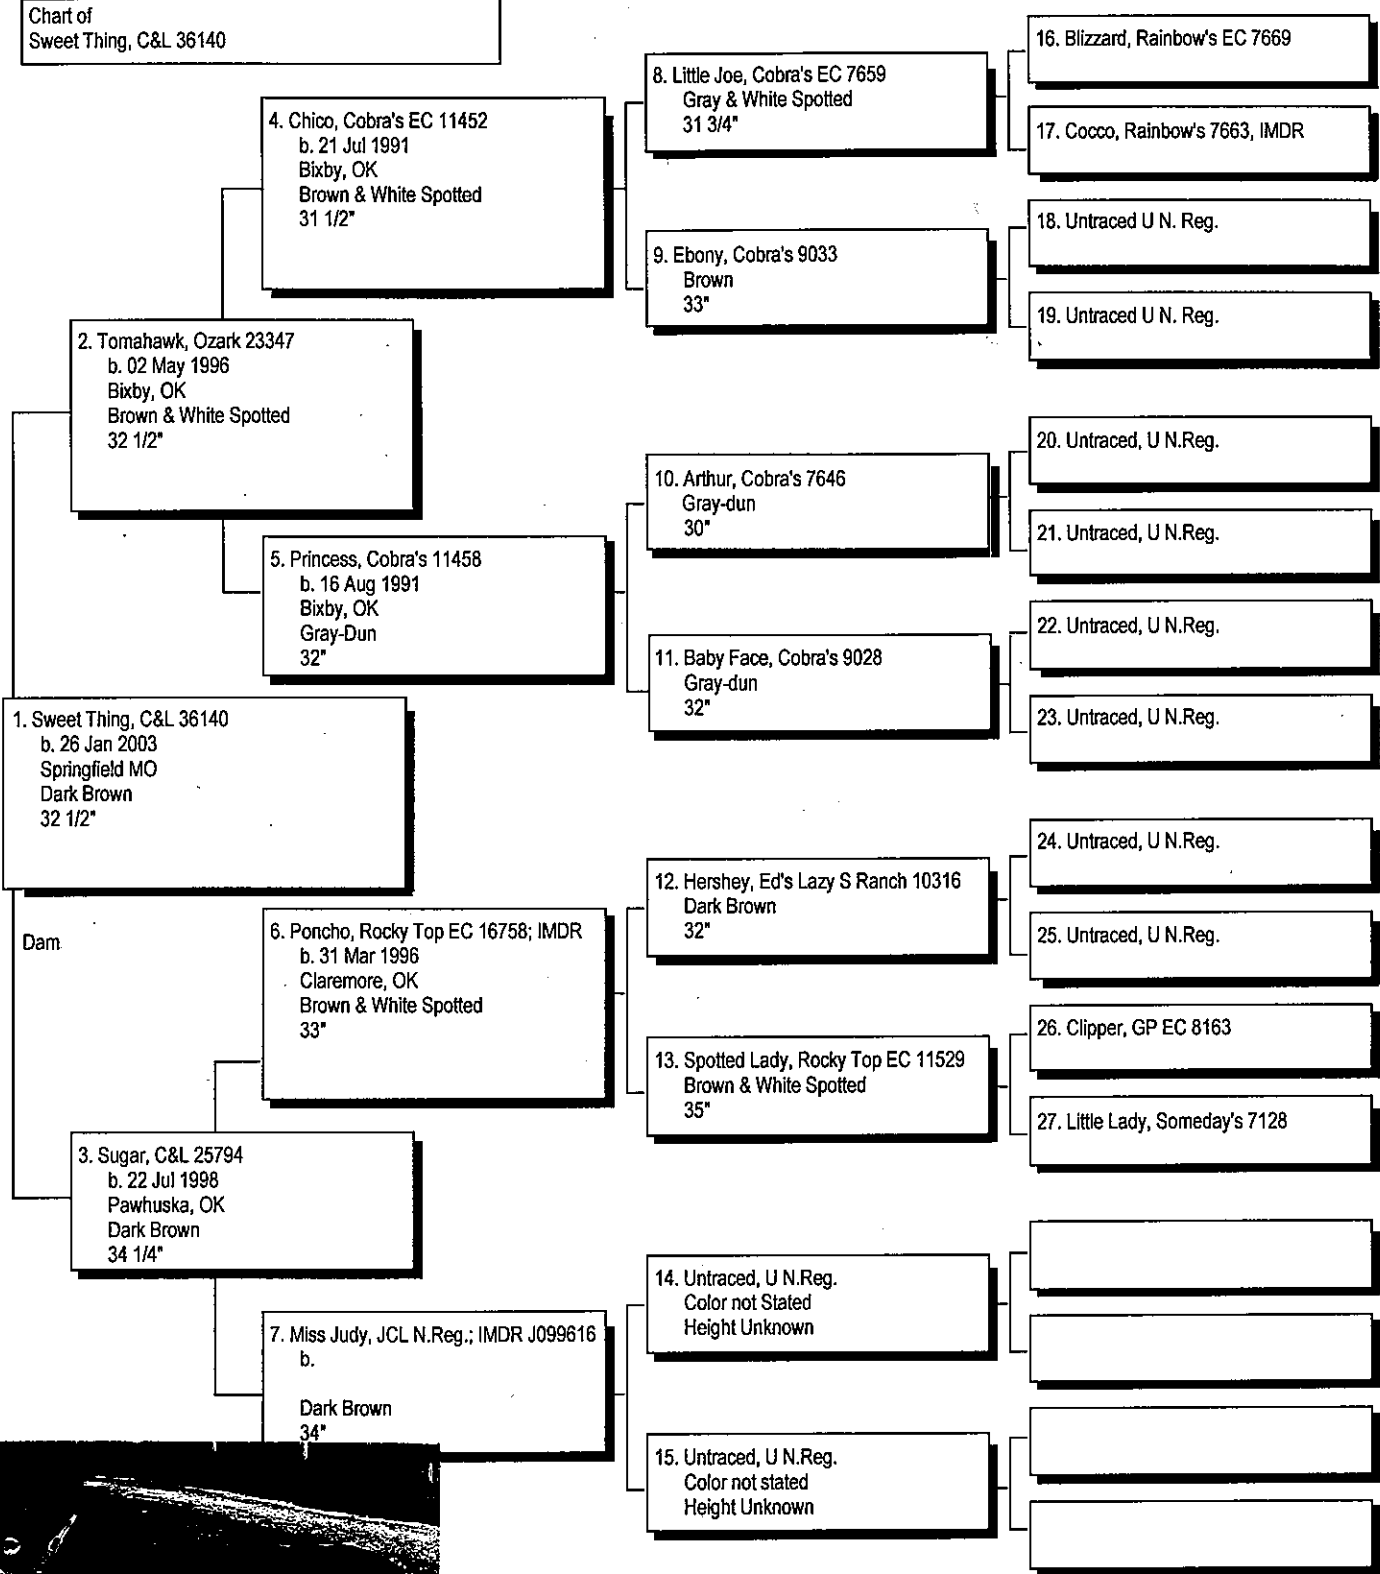

Pedigree

Chart #1

Chart of Sweet Thing, C&L 36140

The American Donkey and Mule Society
 P.O. Box 1210, Lewisville, TX 75067 (972) 219-0781
 The American Donkey and Mule Society is not responsible
 for errors in information submitted to the registry.