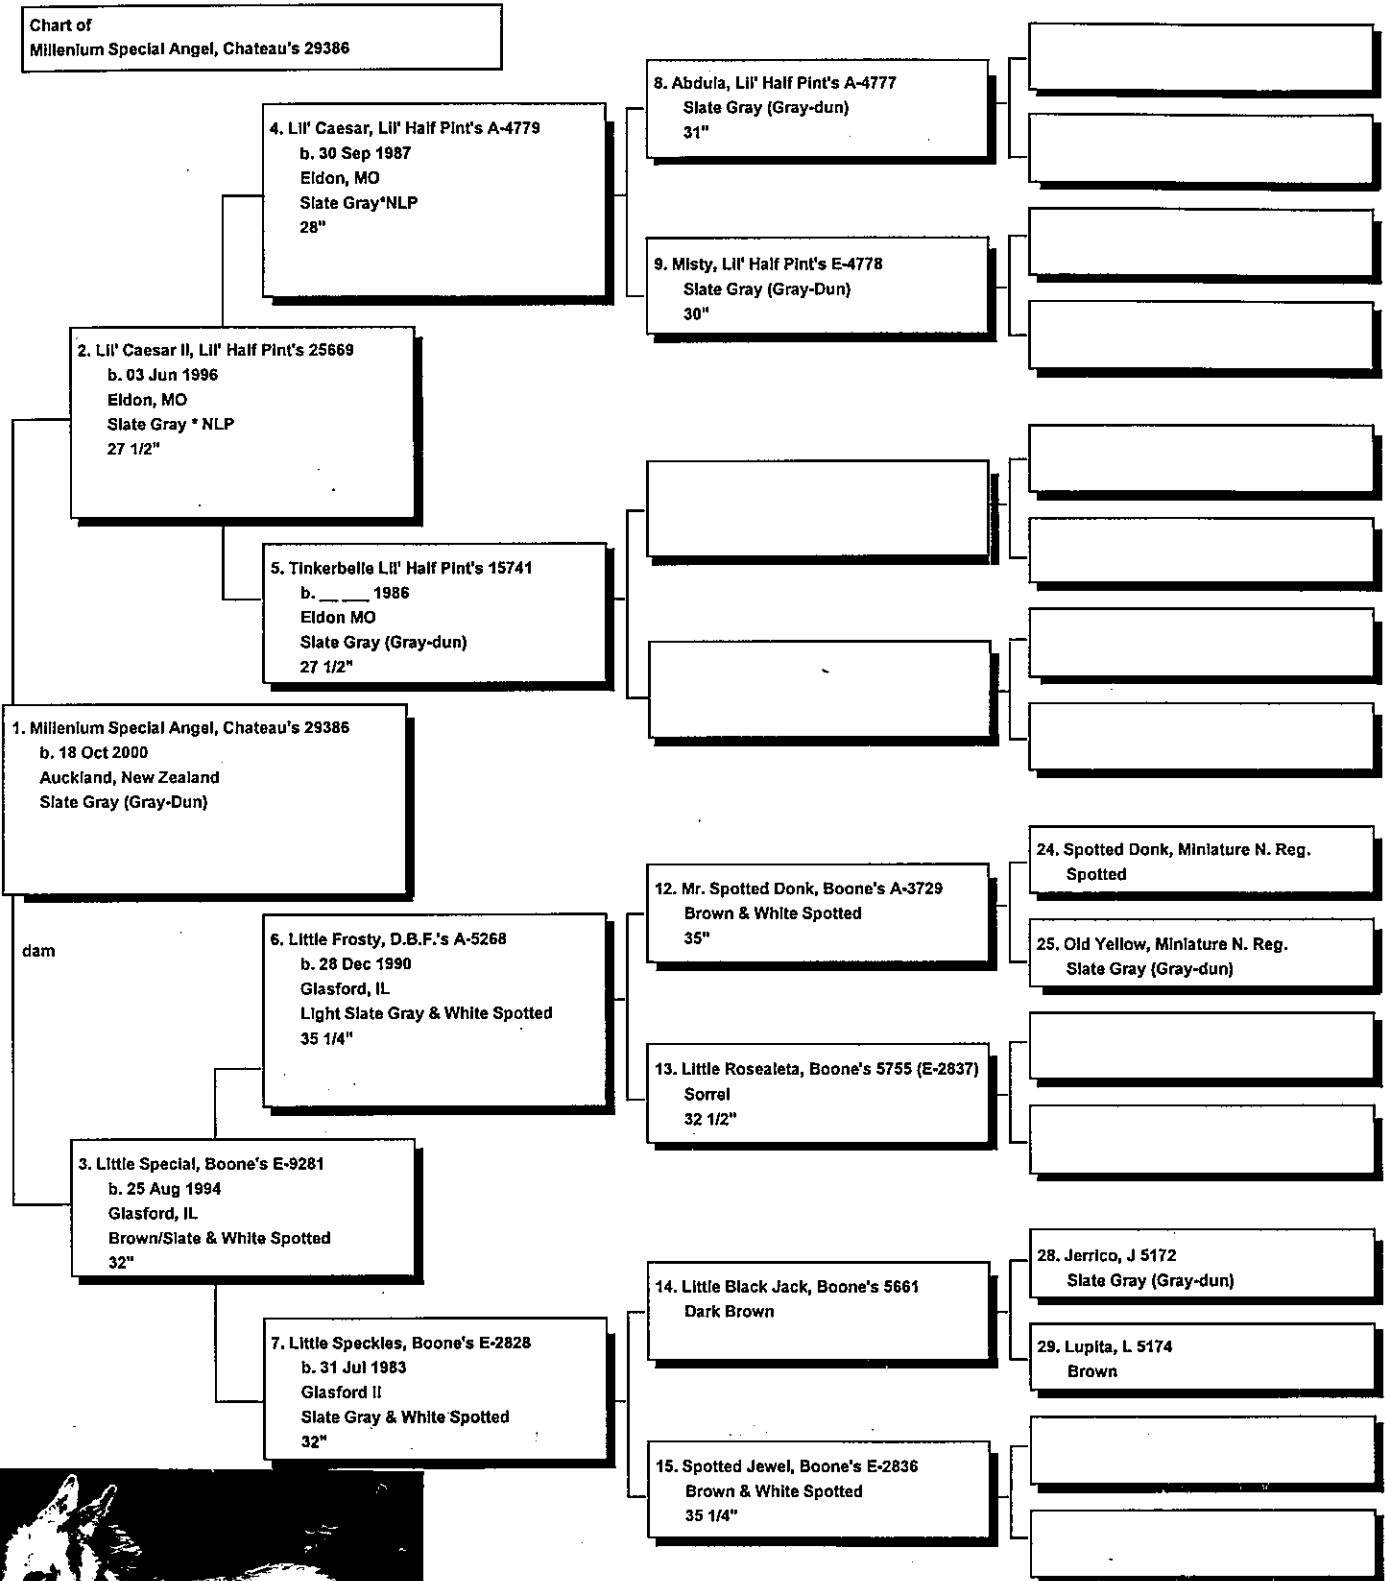

Pedigree

Chart #1

The American Donkey and Mule Society: 2901 N. Elm St.,
 Denton, Texas, 76201. 940-382-6845
 The American Donkey and Mule Society is not responsible for
 errors in information submitted to the registry.