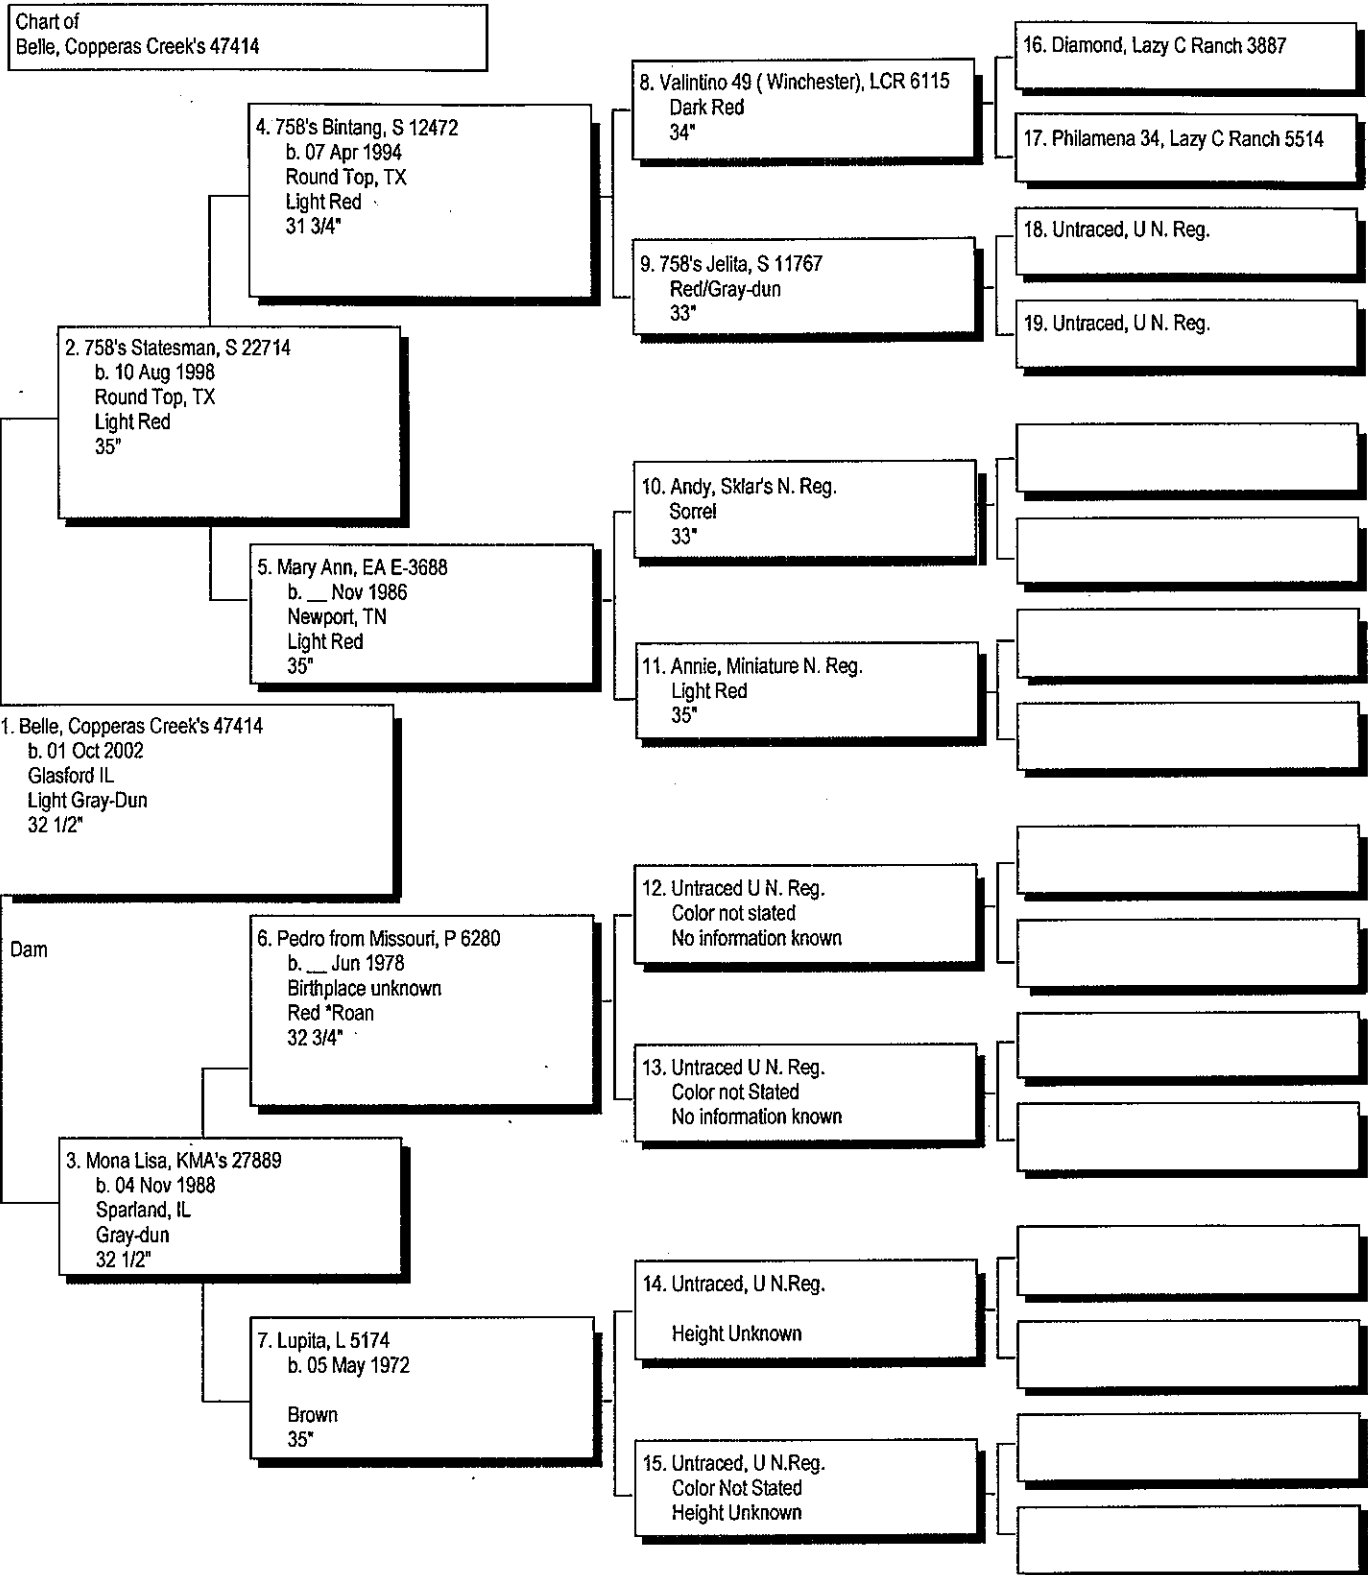

Pedigree

Chart #1

Do not remove photo.
Certificate is invalid
Without photo.

The American Donkey and Mule Society
P.O. Box 1210, Lewisville, TX 75067 (972) 219-0781
The American Donkey and Mule Society is not responsible
for errors in information submitted to the registry.