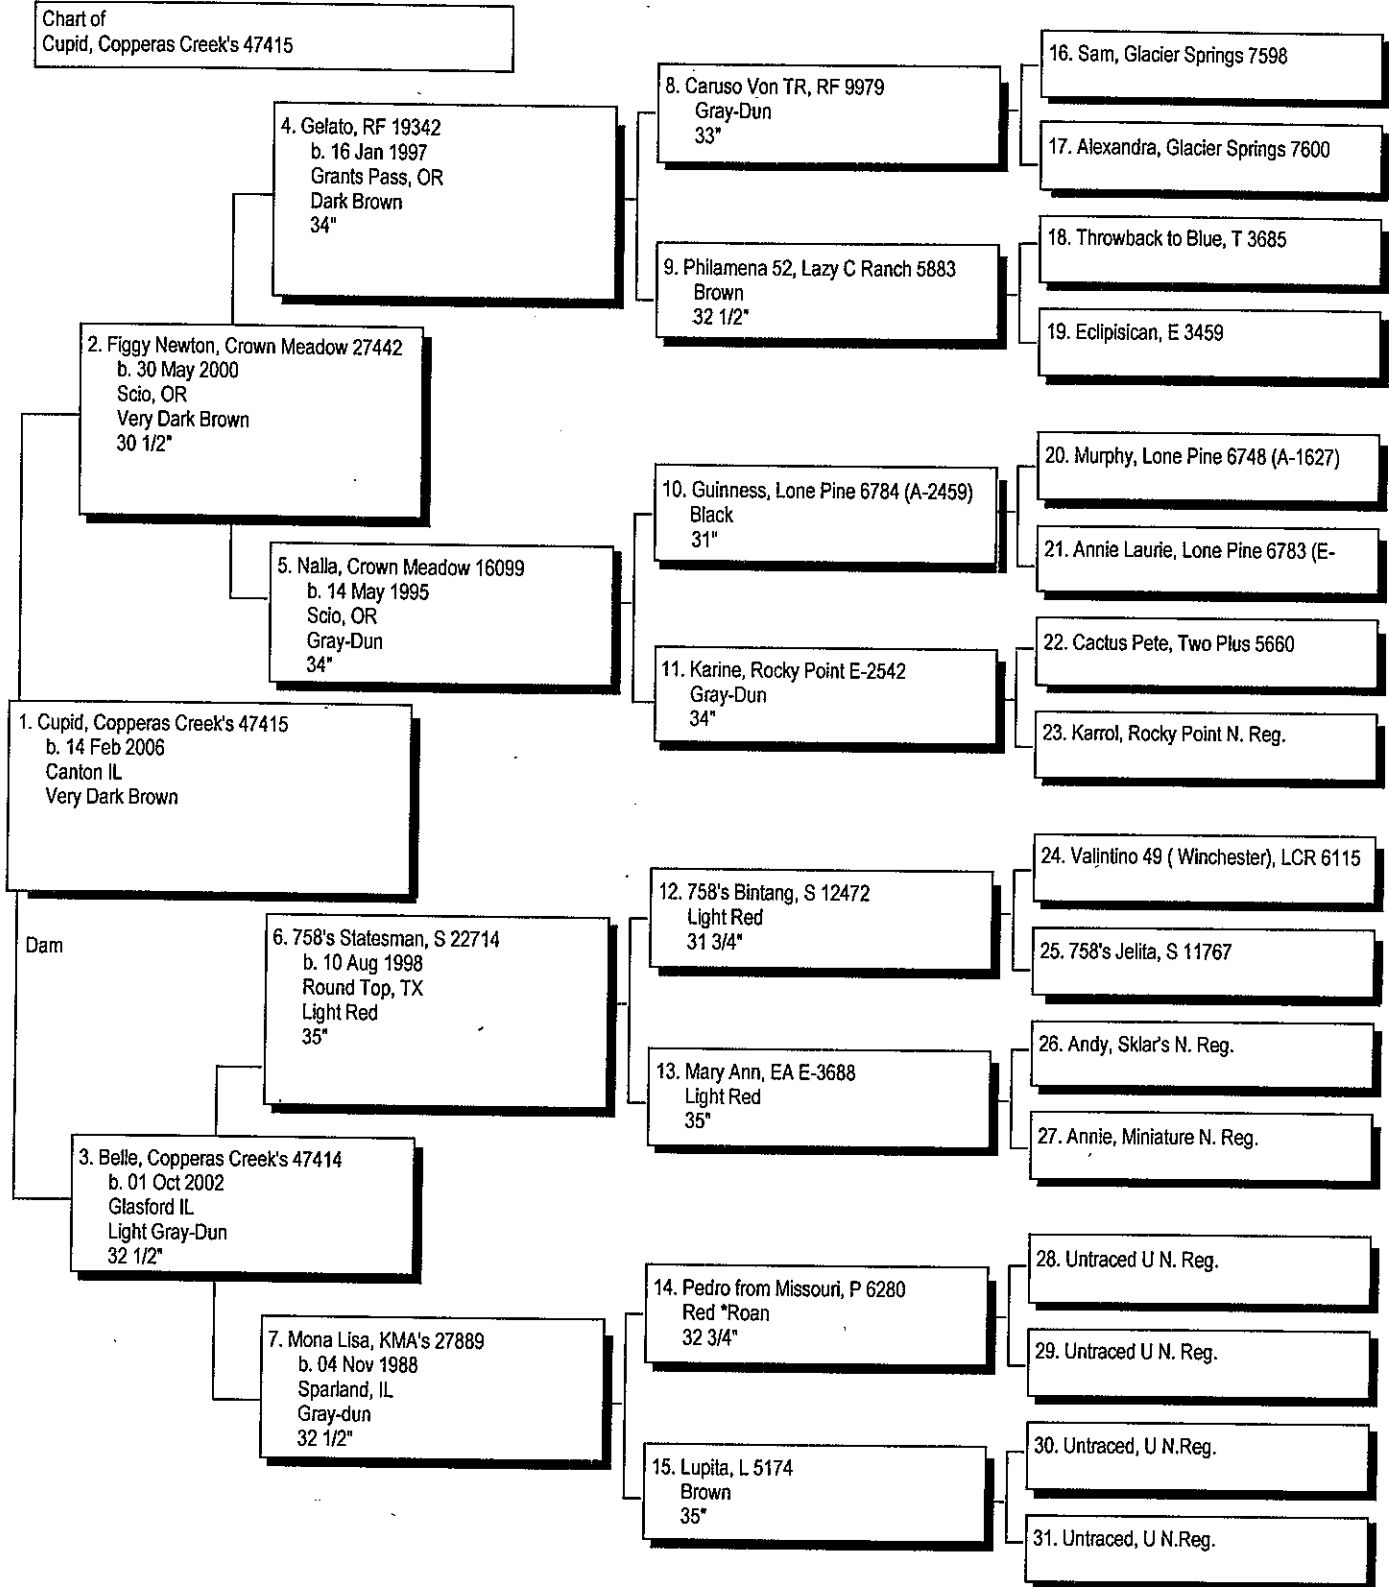

Pedigree

Chart #1

Do not remove photo.  
Certificate is invalid  
Without photo.

The American Donkey and Mule Society  
P.O. Box 1210, Lewisville, TX 75067 (972) 219-0781  
The American Donkey and Mule Society is not responsible  
for errors in information submitted to the registry.