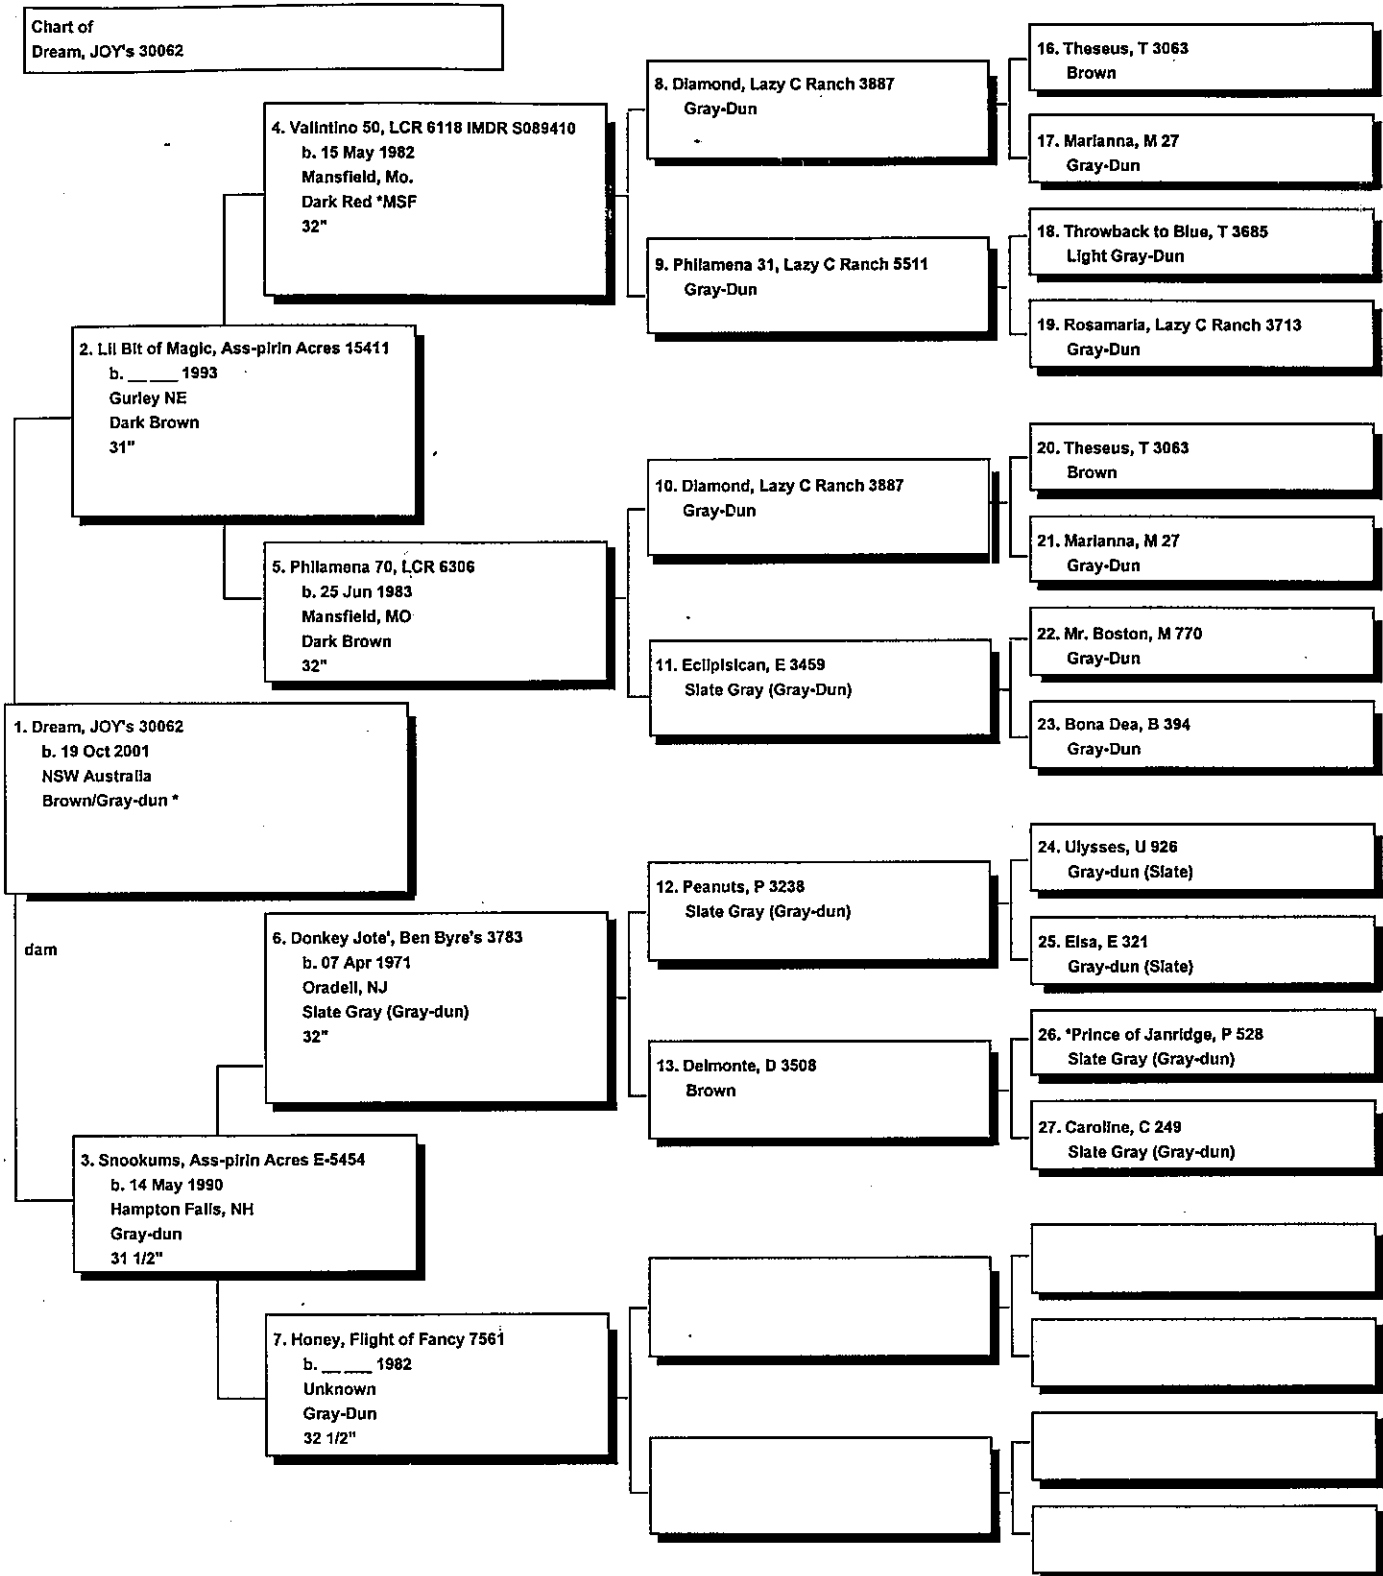

Pedigree

Chart #1

Do not remove photo.
Certificate is invalid
without photo.

The American Donkey and Mule Society: 2901 N. Elm St.,
Denton, Texas, 76201. 940-382-6845
The American Donkey and Mule Society is not responsible for
errors in information submitted to the registry.