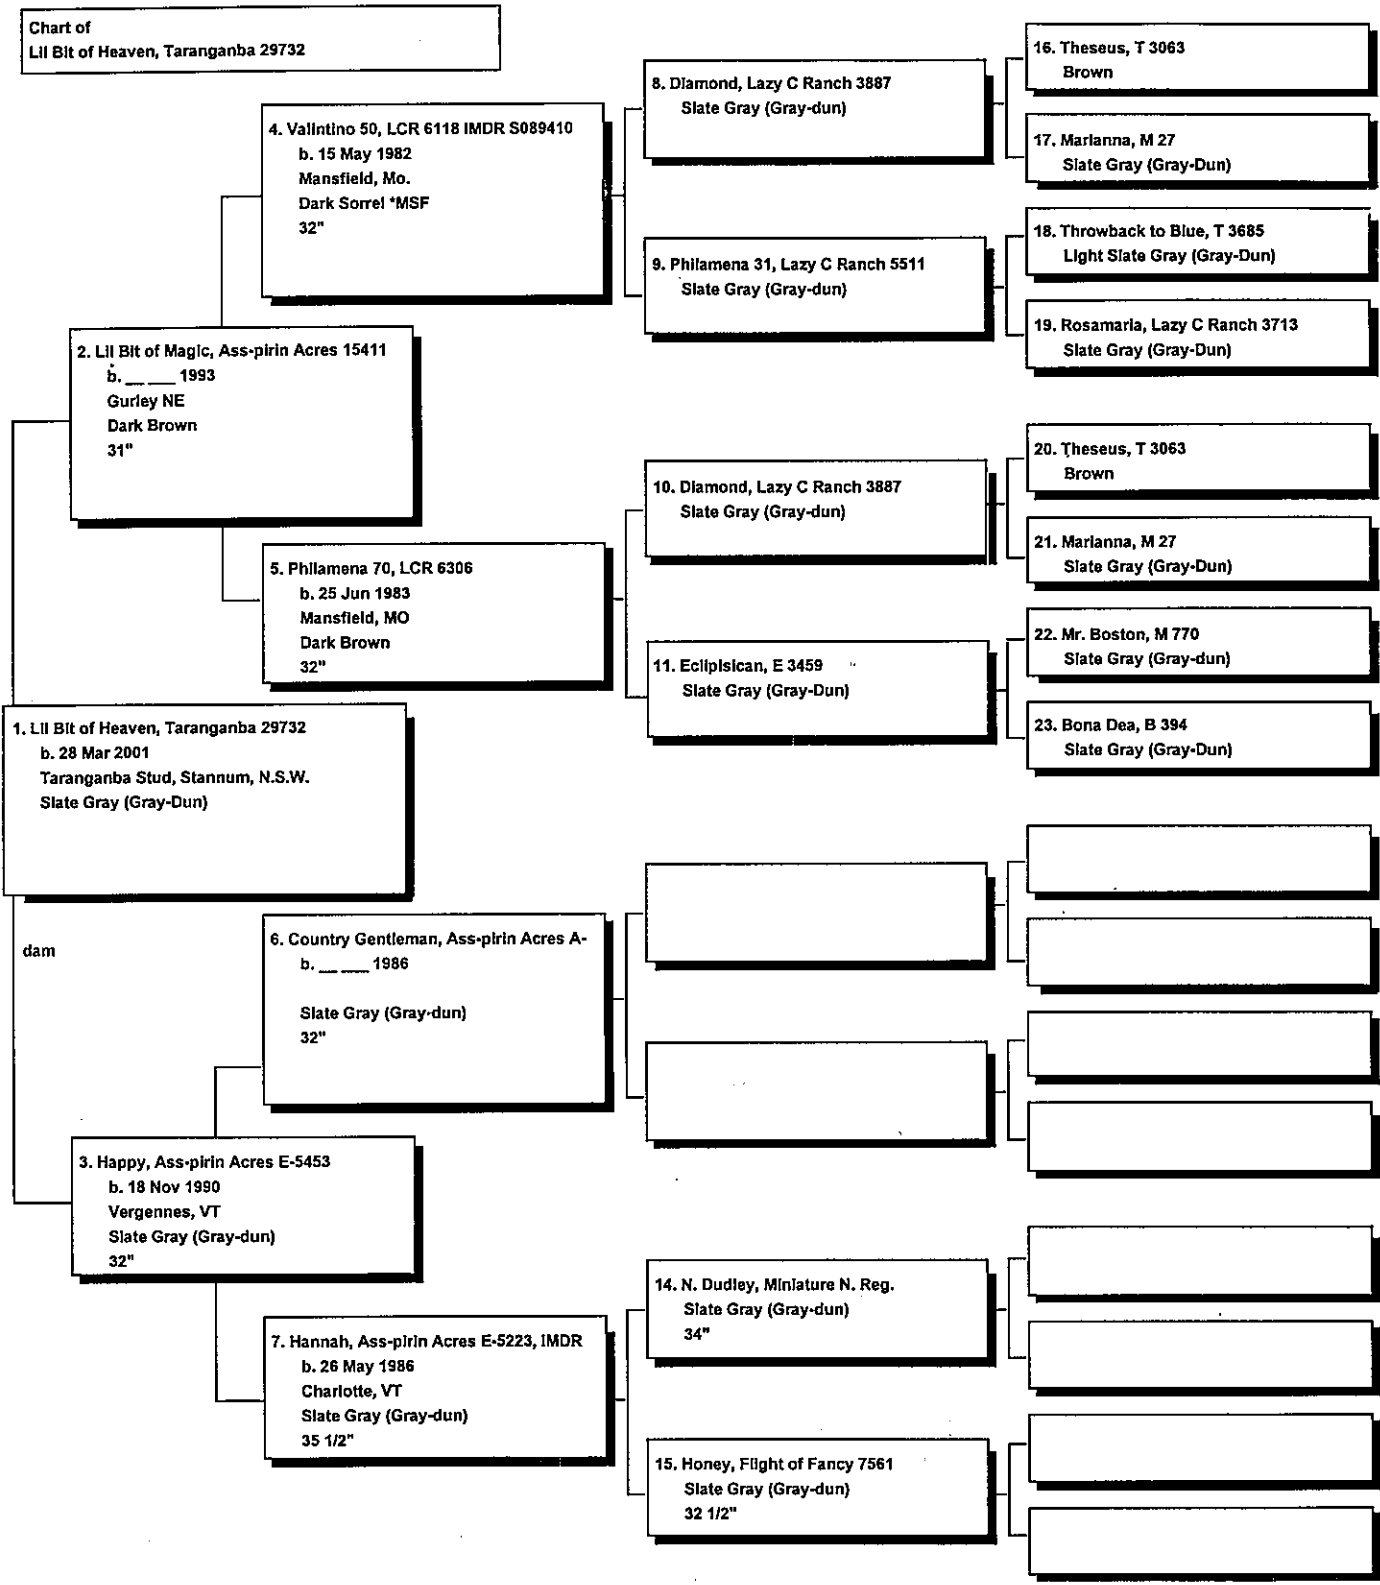

Pedigree

Chart #1

Do not remove photo.
Certificate is invalid
without photo.

The American Donkey and Mule Society: 2901 N. Elm St.,
Denton, Texas, 76201. 940-382-6845
The American Donkey and Mule Society is not responsible for
errors in information submitted to the registry.